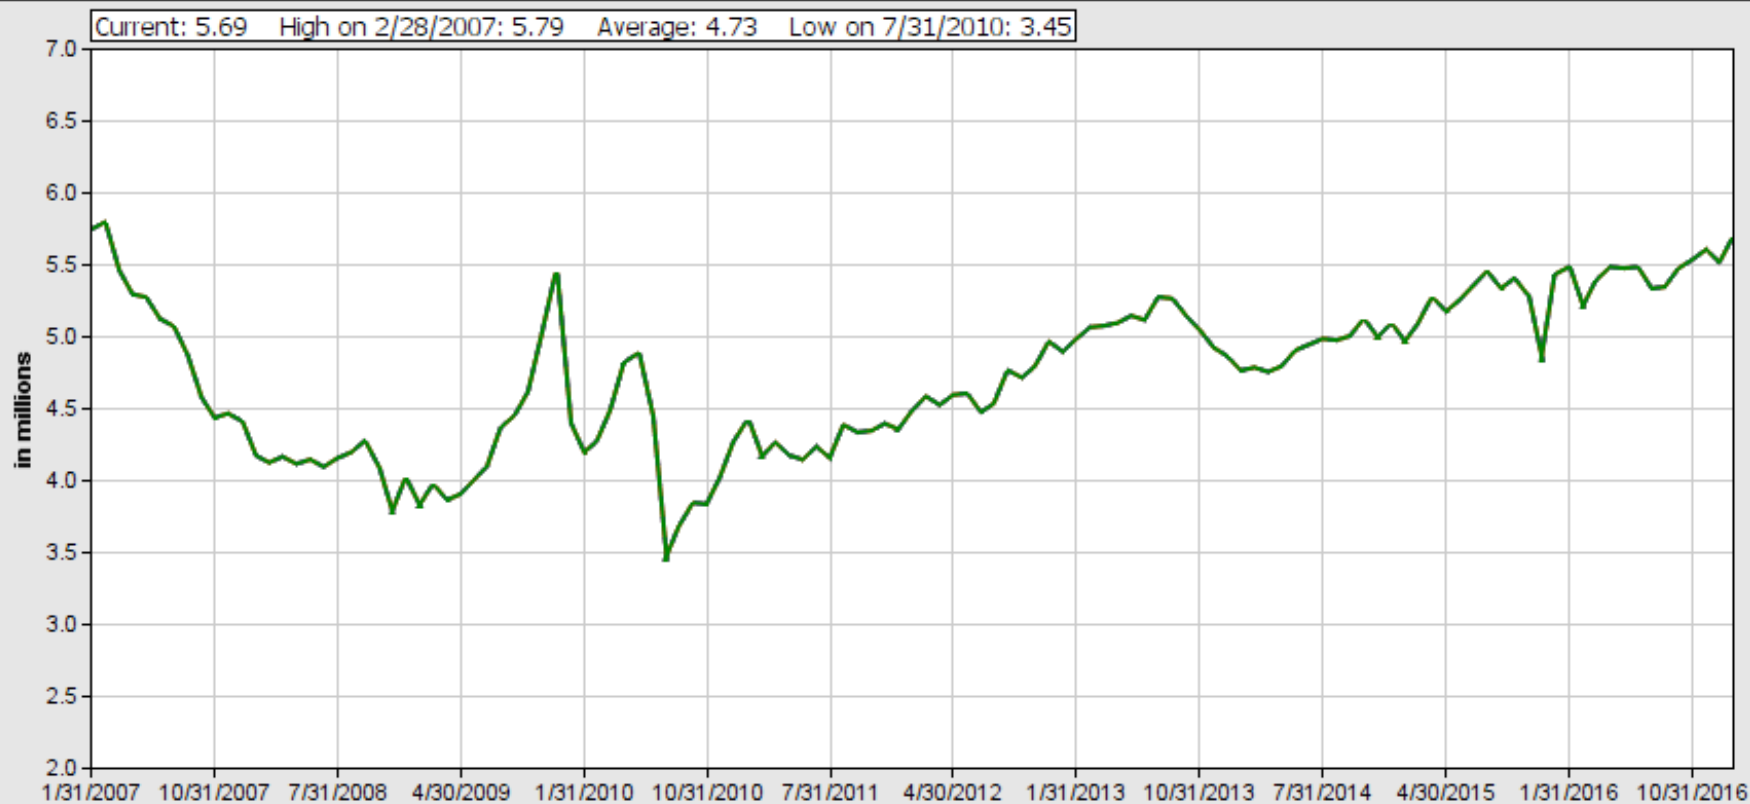

Existing Home Sales (1/31/2007 to 1/31/2017)

Source: National Assoc. of Realtors