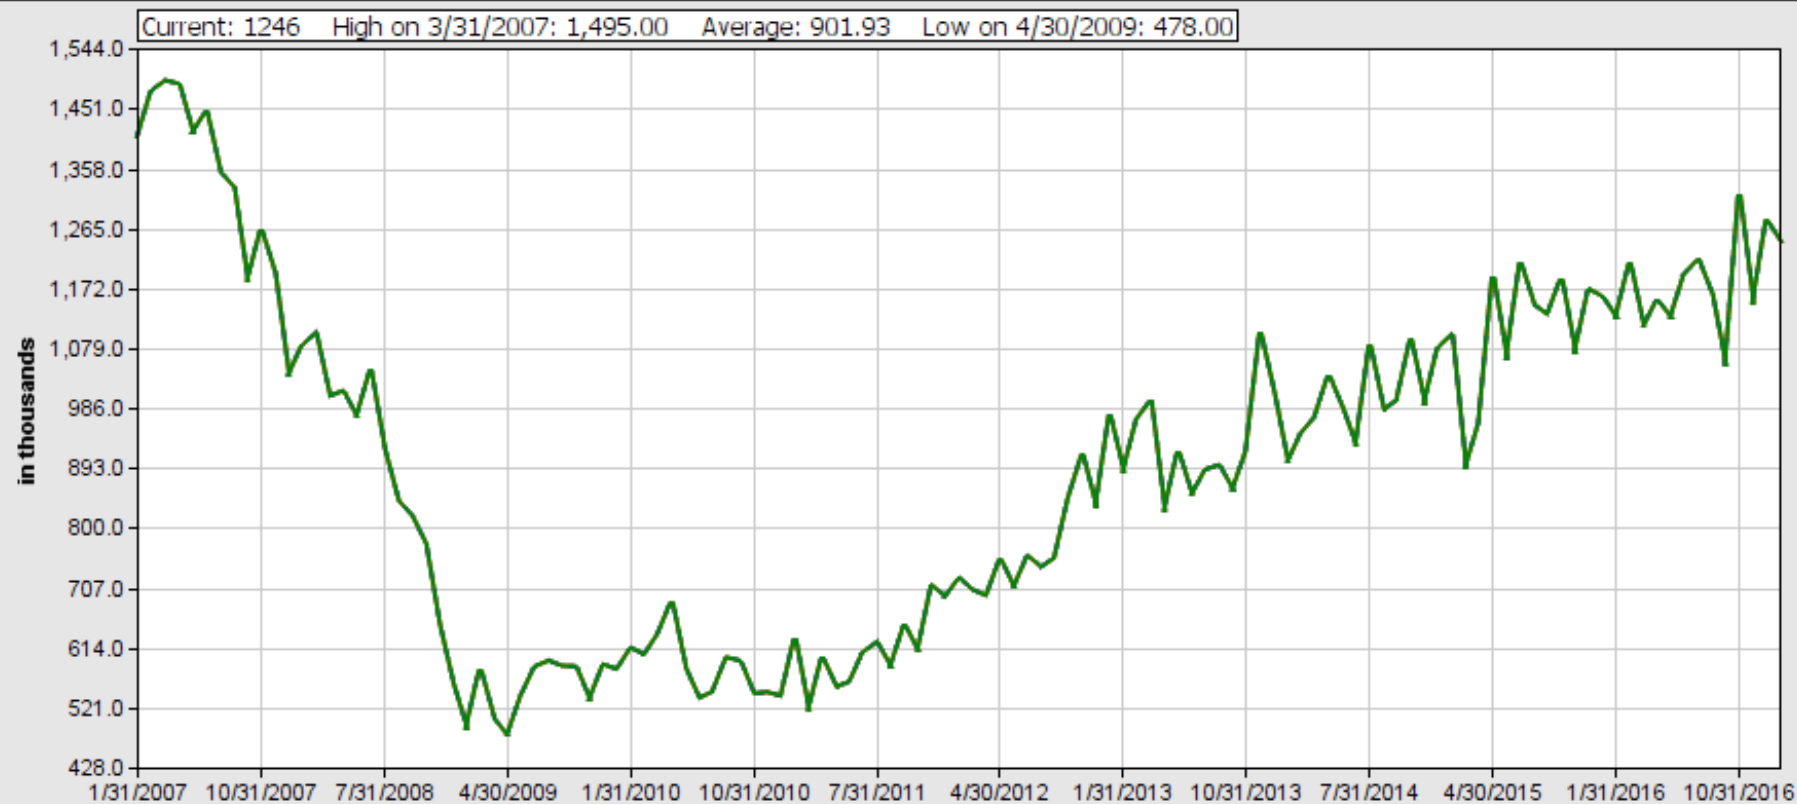

Housing Starts (1/31/2007 to 1/31/2017)

Source: U.S. Census Bureau